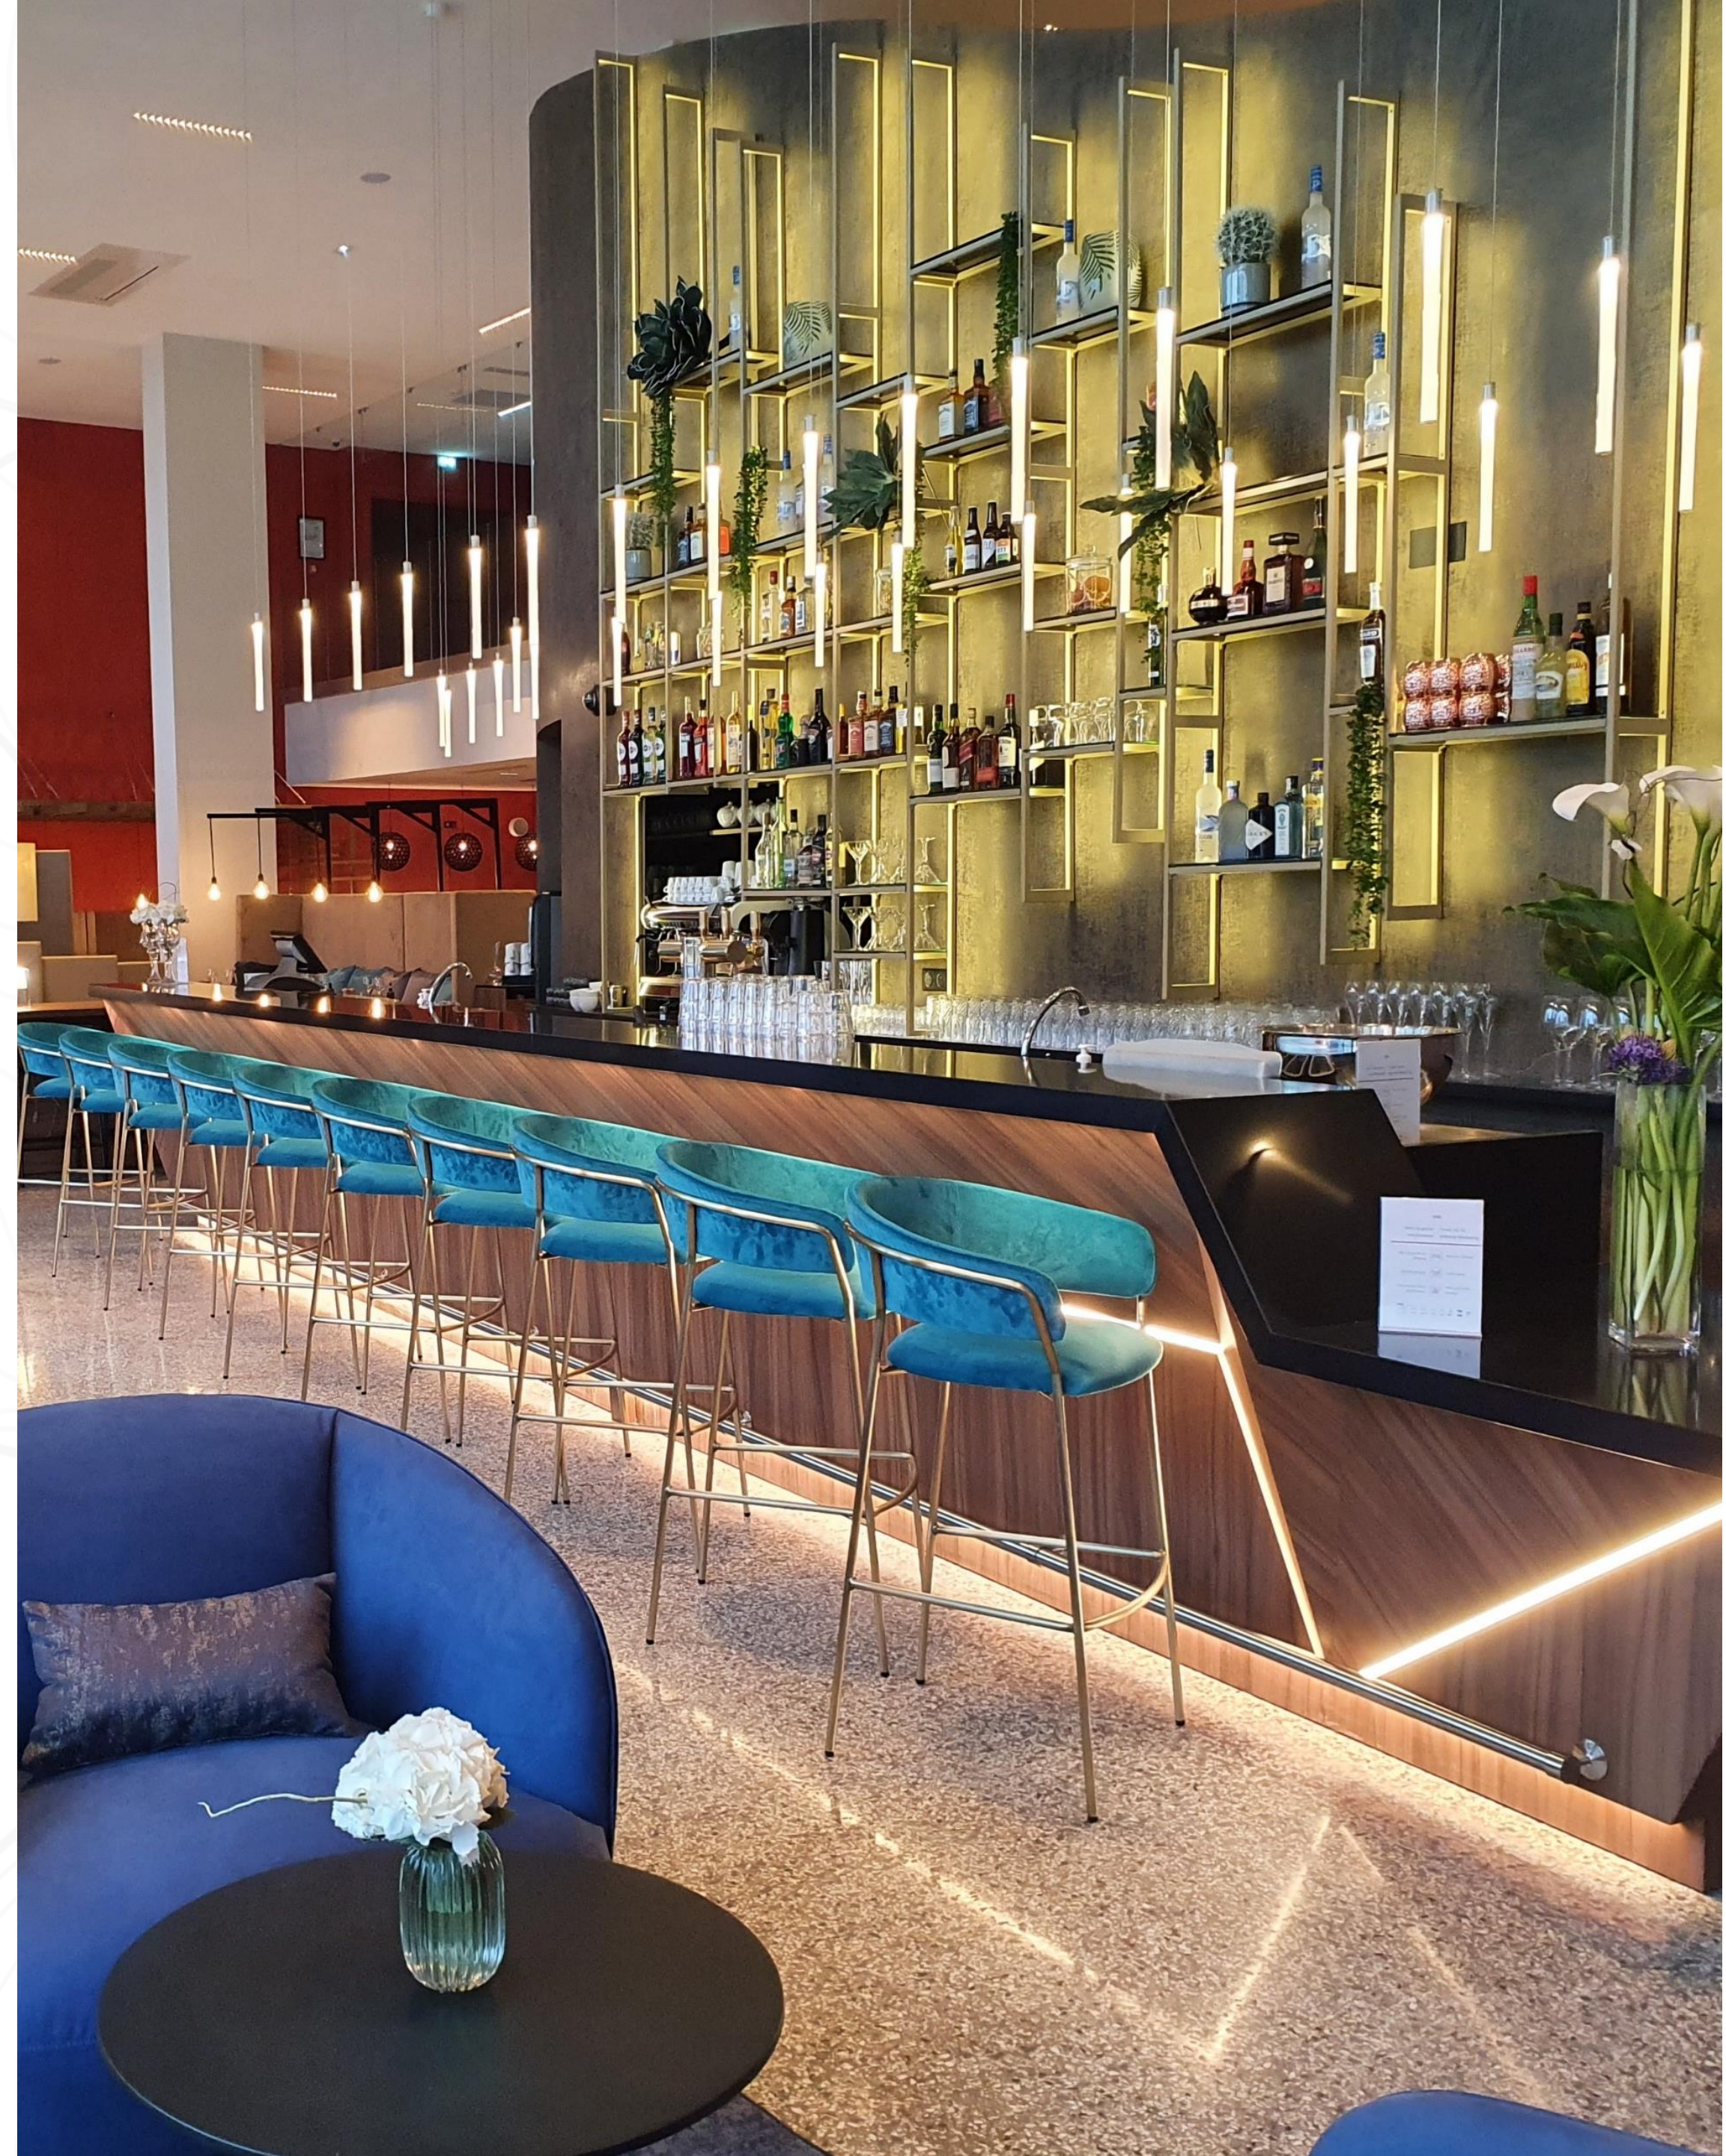

# CROWNE PLAZA

TRAVELLING FOR SUCCESS  
IN A WORLD-CLASS HOTEL

The magnificent **129 rooms and suites in pearly and blue tones** will meet all your needs for space and comfort, in a carefully decorated setting, made with very high-end materials. The Balm Restaurant & Bar welcomes you in a lovely chic cosy atmosphere.